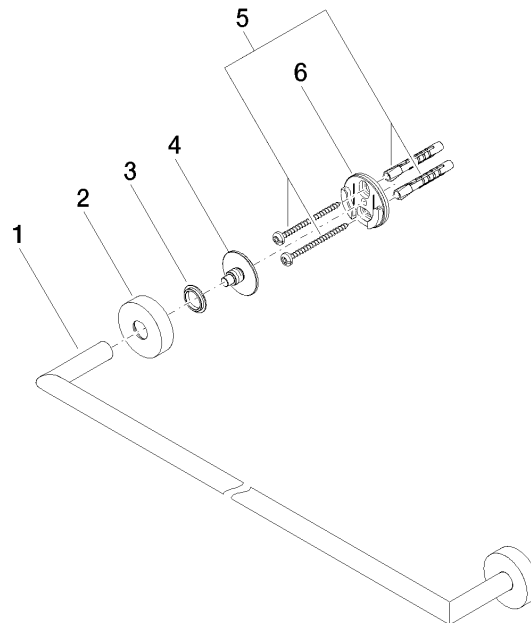

Towel bar - Chrome

ENO

83 060 979

- gauge 600 mm
- width 640mm
- height 40 mm
- rosette Ø 40 mm
- 65mm projection

Fits ELIO, ENO, MEM, META SQUARE, SYNC and TARA ULTRA

Fits: ENO, SYNC, TARA ULTRA, META SQUARE

83 060 979

mm [inches]

83 060 979

Parts for other finishes can be found here: Brushed Platinum

Spare parts list

No.	Item Number	Name	Quantity used	Delivery time
1	05 28 22 622 00-00	holder	1	10
2	08 27 97 500-00	rosette	2	10
3	08 30 11 516 90	ring	2	2
4	08 17 97 560 90	holder	2	2
5	05 30 31 025 00 90	fixing set	2	2
6	08 17 97 501 07	holder	2	2